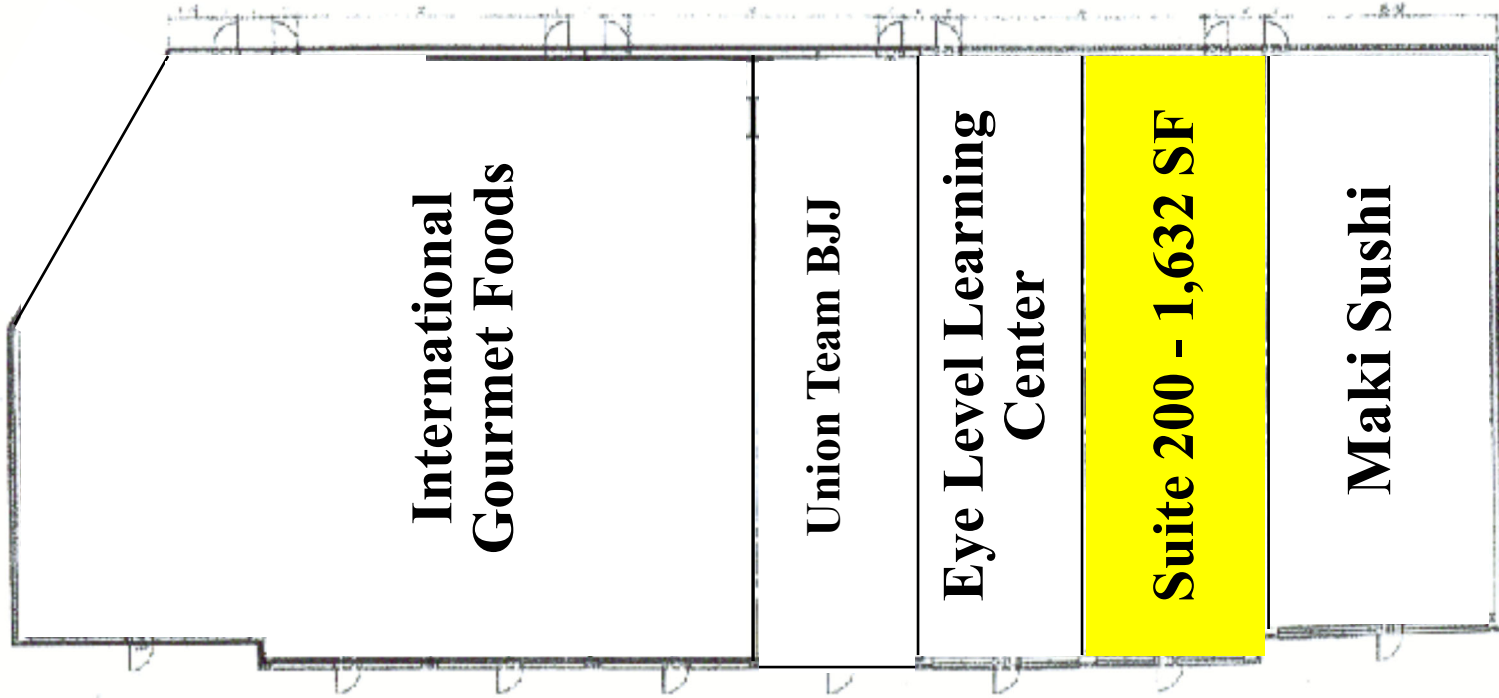

# SHOPPES AT ROSEWOOD

5925 Atlanta Hwy.  
Alpharetta, GA 30004

12,520 SF