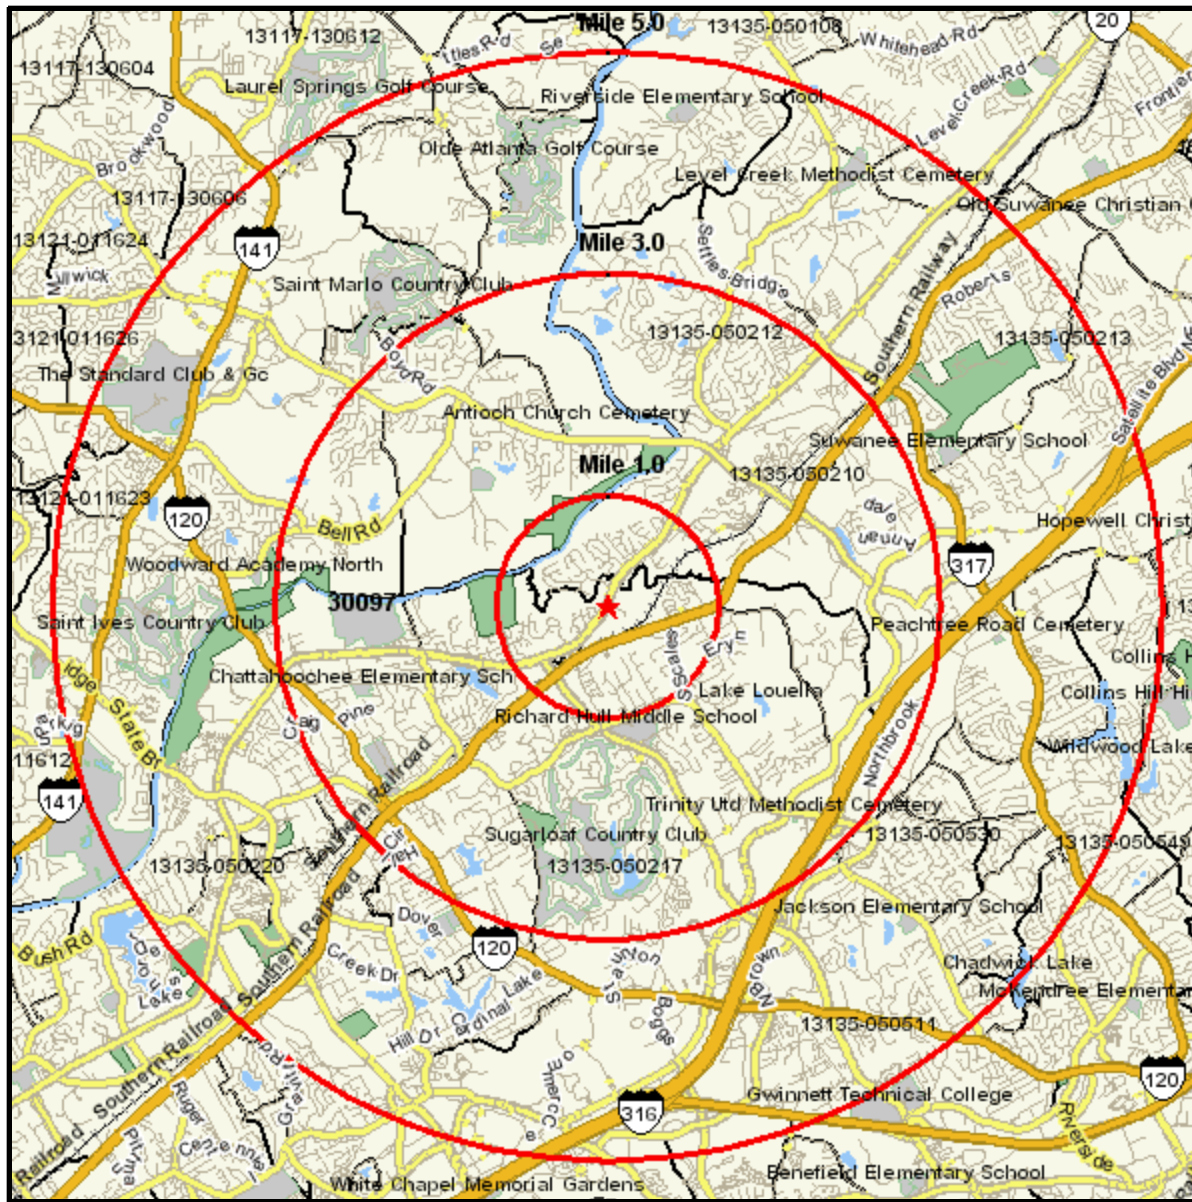

Area Map

1810 PEACHTREE INDUSTRIAL BLVD
 DULUTH,GA 30097-8180
 Coord: 34.028971, -84.108826
 Radius - See Appendix for Details

Area Map

Appendix: Area Listing

Area Name:

Type: Radius 1

Radius Definition:

1810 PEACHTREE INDUSTRIAL BLVD	Center Point:	34.028971	-84.108826
DULUTH, GA 30097-8180	Circle/Band:	0.00 -	1.00

Area Name:

Type: Radius 2

Radius Definition:

1810 PEACHTREE INDUSTRIAL BLVD	Center Point:	34.028971	-84.108826
DULUTH, GA 30097-8180	Circle/Band:	0.00 -	3.00

Area Name:

Type: Radius 3

Radius Definition:

1810 PEACHTREE INDUSTRIAL BLVD	Center Point:	34.028971	-84.108826
DULUTH, GA 30097-8180	Circle/Band:	0.00 -	5.00